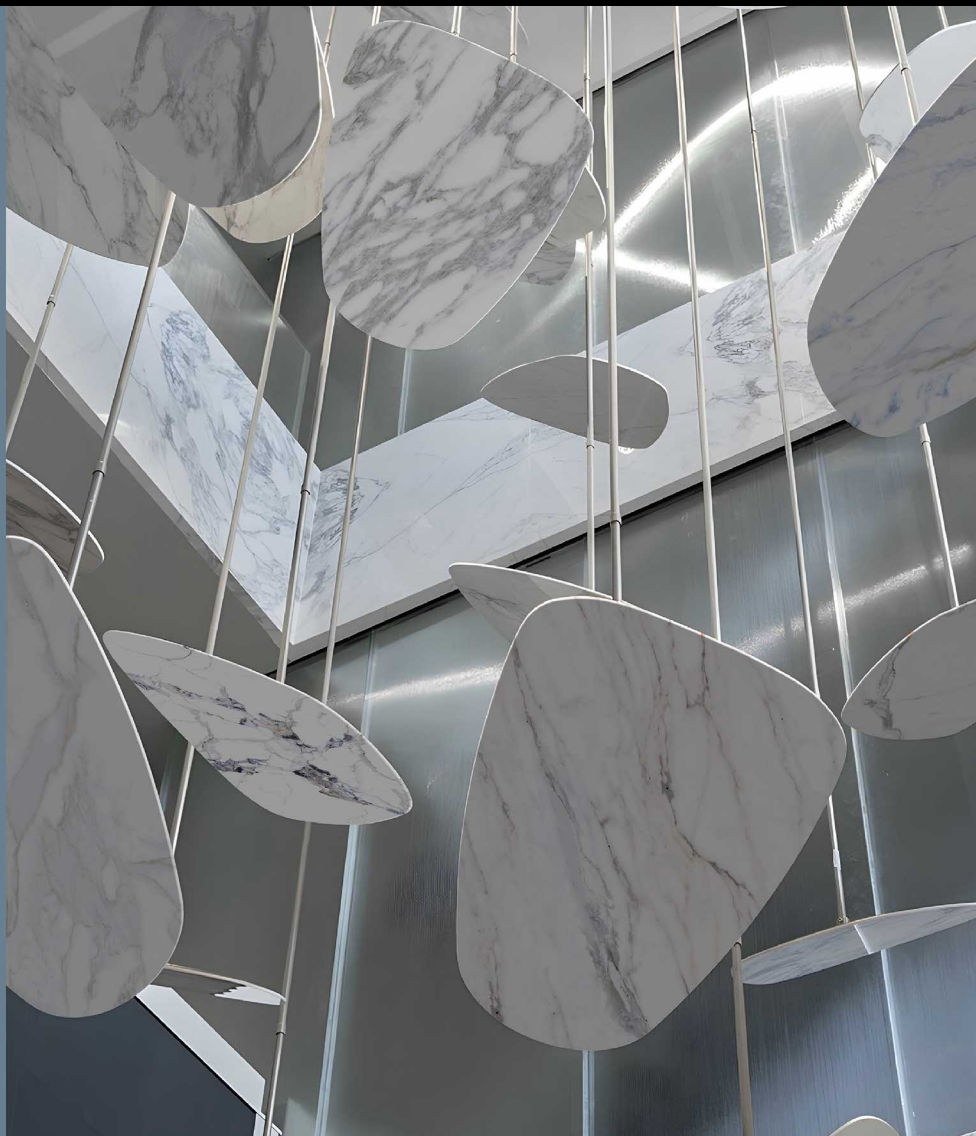

EREKAZ  
TILES

600x600MM  
600x1200MM

SATUARIO  
COLLECTION

**EREKAZ TILES** is a tribute to the timeless beauty found deep within the carrara quarries of Italy. Inspired by the very heart of carrara, each satuario piece echoes the rich history and natural wonders of this renowned region. Just as the artisans of Carrara have sculpted their masterpieces from these marble quarries for centuries, **EREKAZ TILES** brings that same artistry into your living spaces. **EREKAZ TILES** evoke the serene beauty of Carrara's landscapes, inviting you to embrace the luxury and history of Italy in your home.