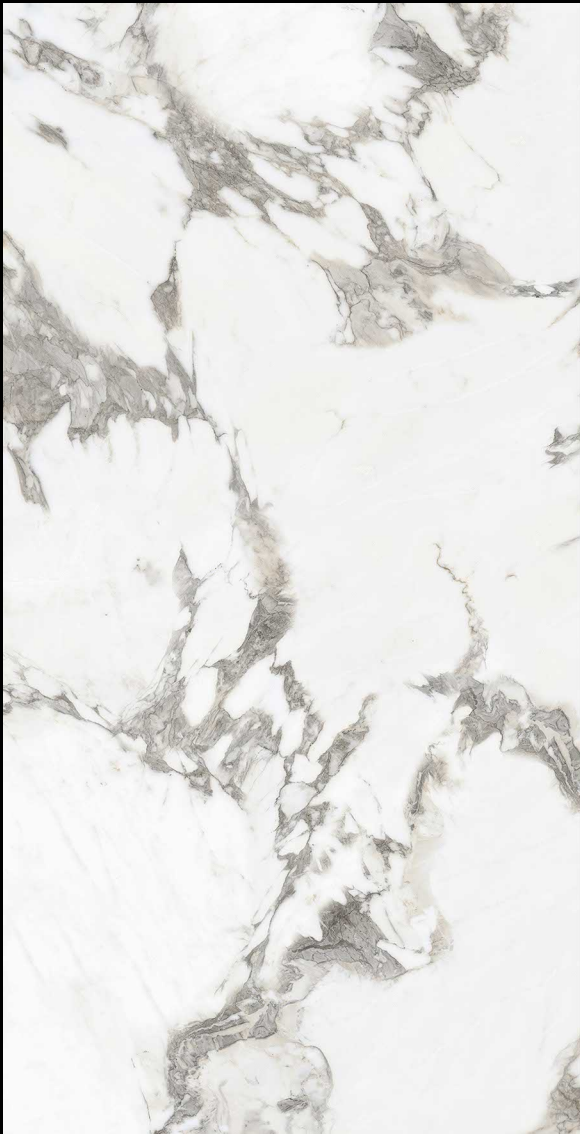

ETERNAL WHITE

GLOSSY
600X1200MM | RANDOM
600X600MM